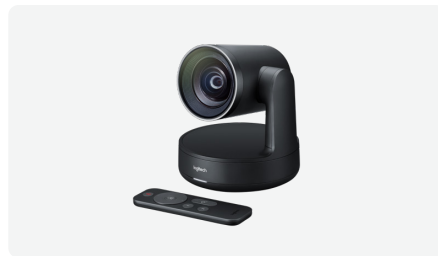

TAP

With one-touch join, easy content-sharing, and center-of-room control, Logitech Tap makes it super easy and fast to join a meeting.

RALLY CAMERA

Rally Camera delivers premium performance in professional meeting spaces of all shapes and sizes. It features mechanical Pan/Tilt/Zoom (PTZ), razor-sharp 15X HD zoom, expansive 90° diagonal field of view, and powerful 4K sensor.