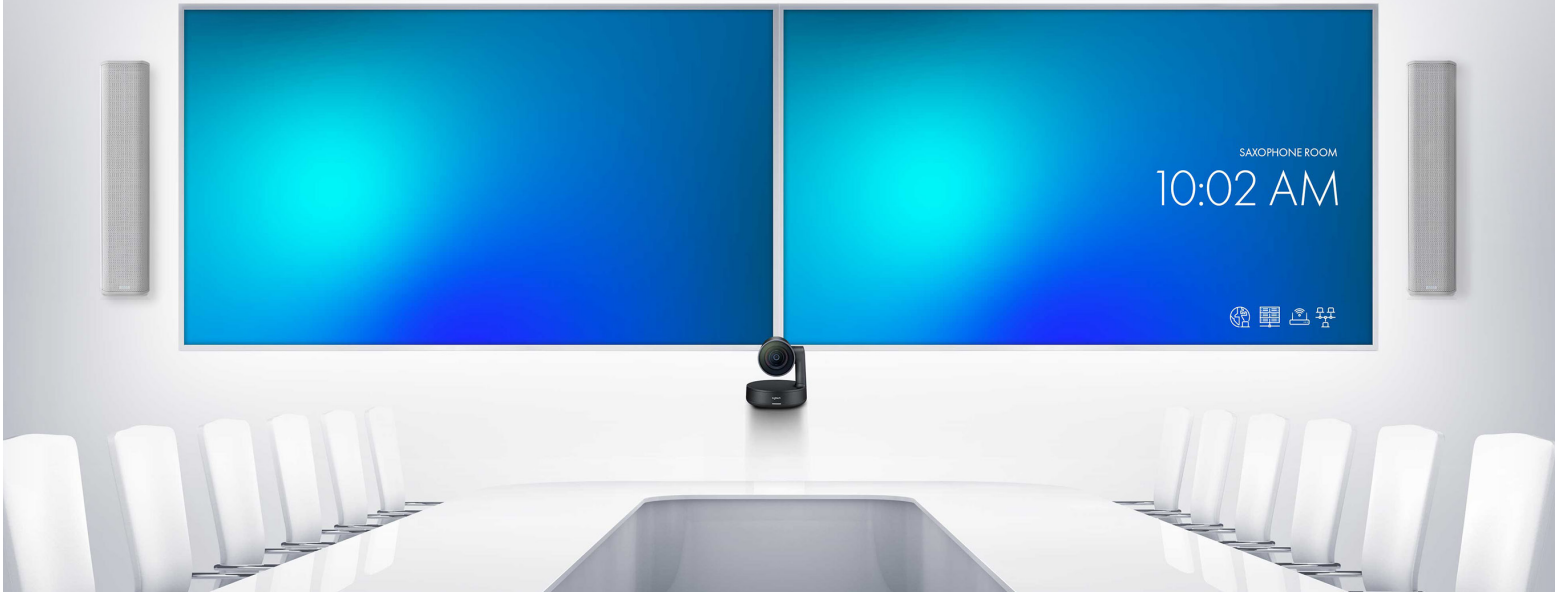

logitech®

Q-SYS™

SCALE WORLD CLASS AUDIO AND VIDEO TO EVERY SPACE

Logitech video collaboration solutions paired with Q-SYS deliver advanced AV processing and room control to every space. The flexible, software-based foundation of Q-SYS makes it easy to integrate and maintain across the enterprise, while offering the reliability and continuity needed to keep communication and collaboration going strong.

SIMPLE TO DEPLOY

Q-SYS is a cloud-manageable, software-based platform that is simple to deploy and a breeze to maintain. Driven by Q-SYS OS, a Q-SYS Core provides advanced audio processing, video distribution and room control for all spaces, and requires only a single USB connection to the room compute device, like Logitech RoomMate.

SETUP FOR BOARDROOMS

SETUP FOR CLASSROOMS AND TRAINING ROOMS

LOGITECH ROOM SOLUTIONS: DESIGNED FOR SIMPLICITY & FLEXIBILITY

Meeting rooms built with Logitech gear create a smooth experience for meeting participants and offer IT admins flexibility in choosing their preferred video conferencing cloud provider.

TAP

With one-touch join, easy content-sharing, and center-of-room control, Logitech Tap makes it super easy and fast to join a meeting.

RALLY CAMERA

Rally Camera delivers premium performance in professional meeting spaces of all shapes and sizes. It features mechanical Pan/Tilt/Zoom (PTZ), razor-sharp 15X HD zoom, expansive 90° diagonal field of view, and powerful 4K sensor.