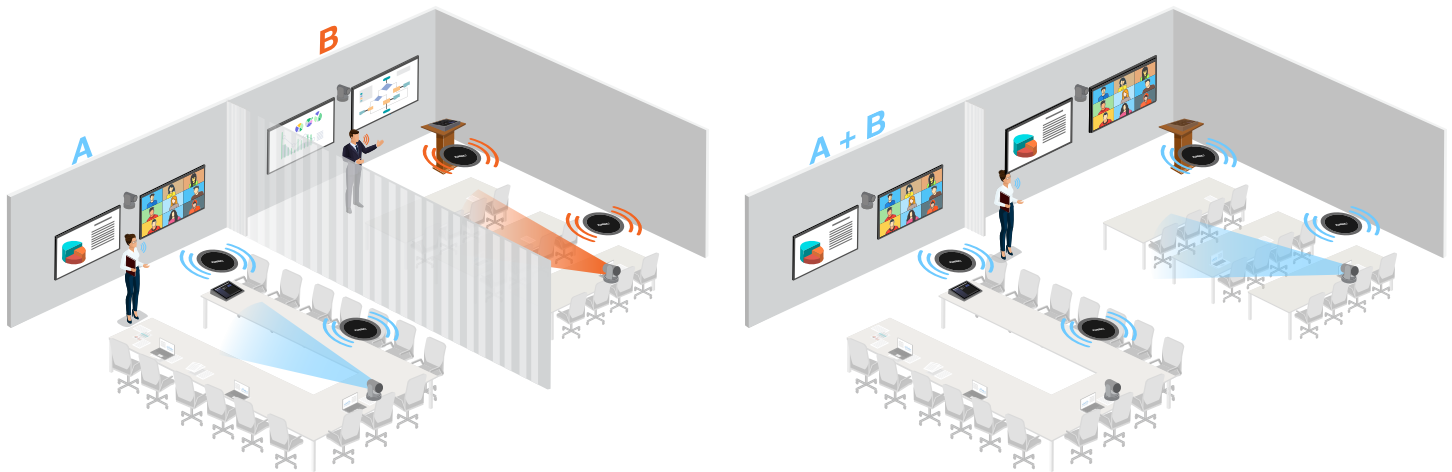

SIMPLE TO DEPLOY

Q-SYS is a cloud-manageable, software-based platform that is simple to deploy and a breeze to maintain. Driven by Q-SYS OS, a Q-SYS Core provides advanced audio processing, video distribution and room control for all spaces, and requires only a single USB connection to the room compute device, like Logitech RoomMate.

ROOM CONTROL ON TAP

The integrated control engine within Q-SYS delivers a customizable yet familiar user experience. For Microsoft Teams Rooms, users can control their meeting and other elements in the room, like lighting and shades, directly from Logitech TAP.

SETUP FOR BOARDROOMS

SETUP FOR CLASSROOMS AND TRAINING ROOMS

LOGITECH ROOM SOLUTIONS: DESIGNED FOR SIMPLICITY & FLEXIBILITY

Meeting rooms built with Logitech gear create a smooth experience for meeting participants and offer IT admins flexibility in choosing their preferred video conferencing cloud provider.

TAP

With one-touch join, easy content-sharing, and center-of-room control, Logitech Tap makes it super easy and fast to join a meeting.

RALLY CAMERA

Rally Camera delivers premium performance in professional meeting spaces of all shapes and sizes. It features mechanical Pan/Tilt/Zoom (PTZ), razor-sharp 15X HD zoom, expansive 90° diagonal field of view, and powerful 4K sensor.