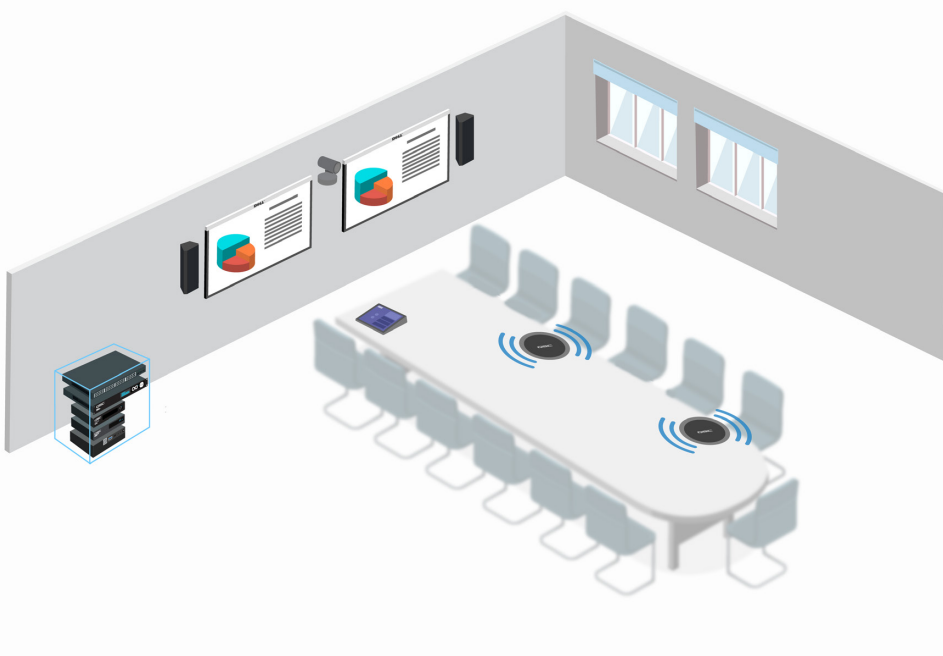

ROOM CONTROL ON TAP

The integrated control engine within Q-SYS delivers a customizable yet familiar user experience. For Microsoft Teams Rooms, users can control their meeting and other elements in the room, like lighting and shades, directly from Logitech TAP.

Q-SYS AND LOGITECH

ENVISION YOUR SETUP

View examples of room configurations using Logitech collaboration devices and Q-SYS solutions for flex rooms, boardrooms, and classrooms.

SETUP FOR DIVISIBLE OR FLEX ROOMS

SETUP FOR BOARDROOMS

SETUP FOR CLASSROOMS AND TRAINING ROOMS

LOGITECH ROOM SOLUTIONS: DESIGNED FOR SIMPLICITY & FLEXIBILITY

Meeting rooms built with Logitech gear create a smooth experience for meeting participants and offer IT admins flexibility in choosing their preferred video conferencing cloud provider.

TAP

With one-touch join, easy content-sharing, and center-of-room control, Logitech Tap makes it super easy and fast to join a meeting.

RALLY CAMERA

Rally Camera delivers premium performance in professional meeting spaces of all shapes and sizes. It features mechanical Pan/Tilt/Zoom (PTZ), razor-sharp 15X HD zoom, expansive 90° diagonal field of view, and powerful 4K sensor.